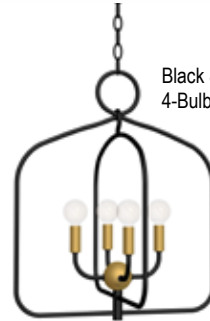

## FRANKLIN BLACK FINISH

Standard Bedroom Reading Light

Upgrade Bedroom Reading Light

Pendant Black Metal Shade

3-Blade Fan with Reversible Black or White Blades

## ADDISON NICKEL FINISH

Pendant 14-inch Addison

Standard Vanity Light Bar

Black & Gold 4-Bulb Chandelier

White Sphere Pendant

## WADDINGTON BLACK w/SEEDED GLASS

### COACH LIGHTS

Rust Coach Light

Upgrade Coach Light with Seeded Glass

Black Metal w/Seeded Glass

5-Light Chandelier

Black Metal Birdcage